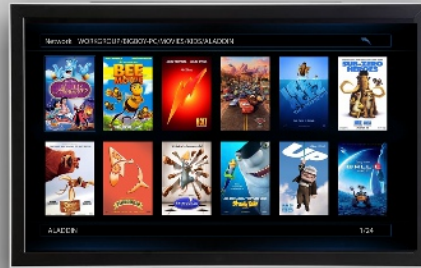

Play just about anything..... on your TV

High Definition Multimedia Player

MEDE8ER™