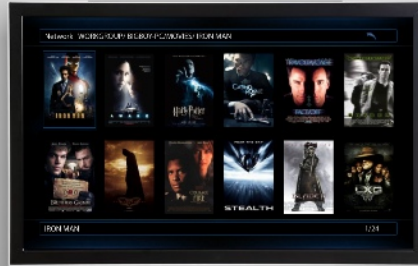

# The peoples choice ..... the professionals choice

The Mede8er MED500X has been designed for good solid media playback from a hard drive, USB device, SD Card, Internet or Local Network source. The User Interface is neat and intuitive without being complicated. The MED500X has received numerous awards worldwide and has become the peoples choice and the professionals choice for the best value for money Media Player available today.

- Batch Process
- Ideal for Mede8er Video Wall artwork
- Uses YAMJ's powerful scraping ability
- Optimized for Mede8er
- Free for the Mede8er

Y2M  
High Definition Multimedia Player  
MEDE8ER™

The Greatest Show On Earth